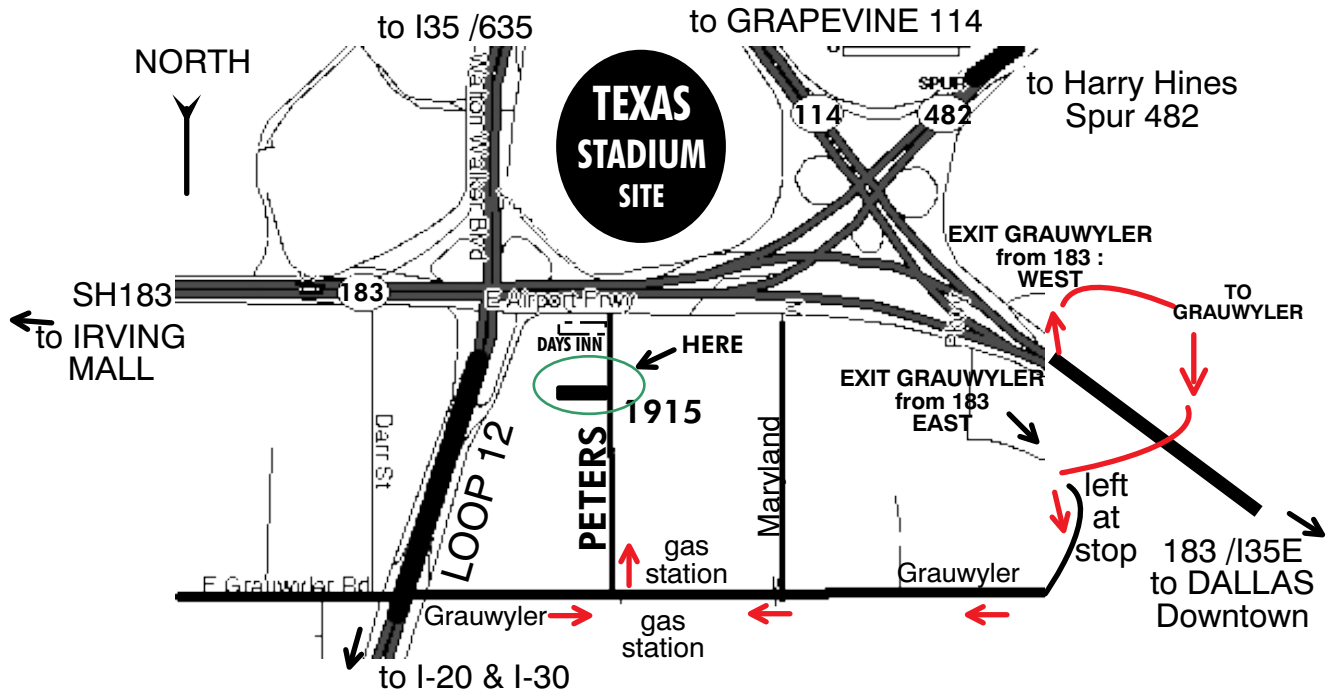

SOUTH OF TEXAS STADIUM SITE (OFF 183 EAST SERVICE ROAD)

DIRECTIONS from:

North Dallas: South on I-35E then Loop 12. Pass 183 -- exit Grauwylar -- turn left. Go about 2/10 mile -- First left on Peters Road at EcCare #2233. Stadium Office Park with **red roof** is last building on left before 183 with a FedEx drop box - Suite #313 at far end.

Mid Cities: East on 183. Pass Loop 12, and exit "Frontage Road". Pass the "Days Inn Motel" opposite Texas Stadium Site . Turn first right onto Peters Road. First right into Stadium Office Park with **red roof** and FedEx drop box - Suite #313 at far end.

Sh183 - (Dallas downtown or 114): Exit Grauwylar. From SH183 Loop back under 183 and turn left at stop sign. From 114 bear right on to Grauwylar - Go about 1 mile - turn right at EcCare #2233 onto Peters Road . Stadium Office Park with **red roof** is last building on your left before 183 with a FedEx drop box - Suite #313 at far end

I 20 and I30: Loop 12 North exit 183 East -Pass Days Inn Motel opposite Texas Stadium site. Turn first right onto Peters Road. Stadium Office Park with **red roof** and FedEx drop box is first on your right - Suite #313 at far end.